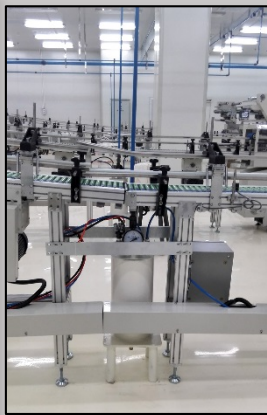

The system:
DN 25-63mm

Selection Criteria:

Clean Air

Engineering Support

Quick & Safe Installation

Advancing Compressed Air & Gas Systems