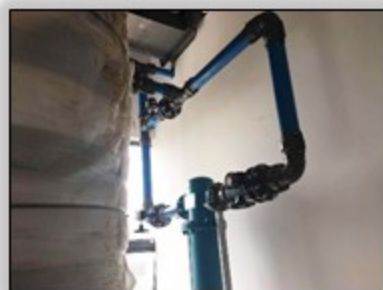

Whirlpool

Whirlpool, a comprehensive manufacturer of household electrical appliances, has created a miracle in the development of this industry. It contains four brands: Whirlpool, SANYO, DIQUA, Royalstar.

SANYO

DIQUA

Whirlpool

Royalstar

The system:
DN 20-100mm

Selection Criteria:

100% Recyclable

Cost & Energy Savings

Zero-Leak Performance